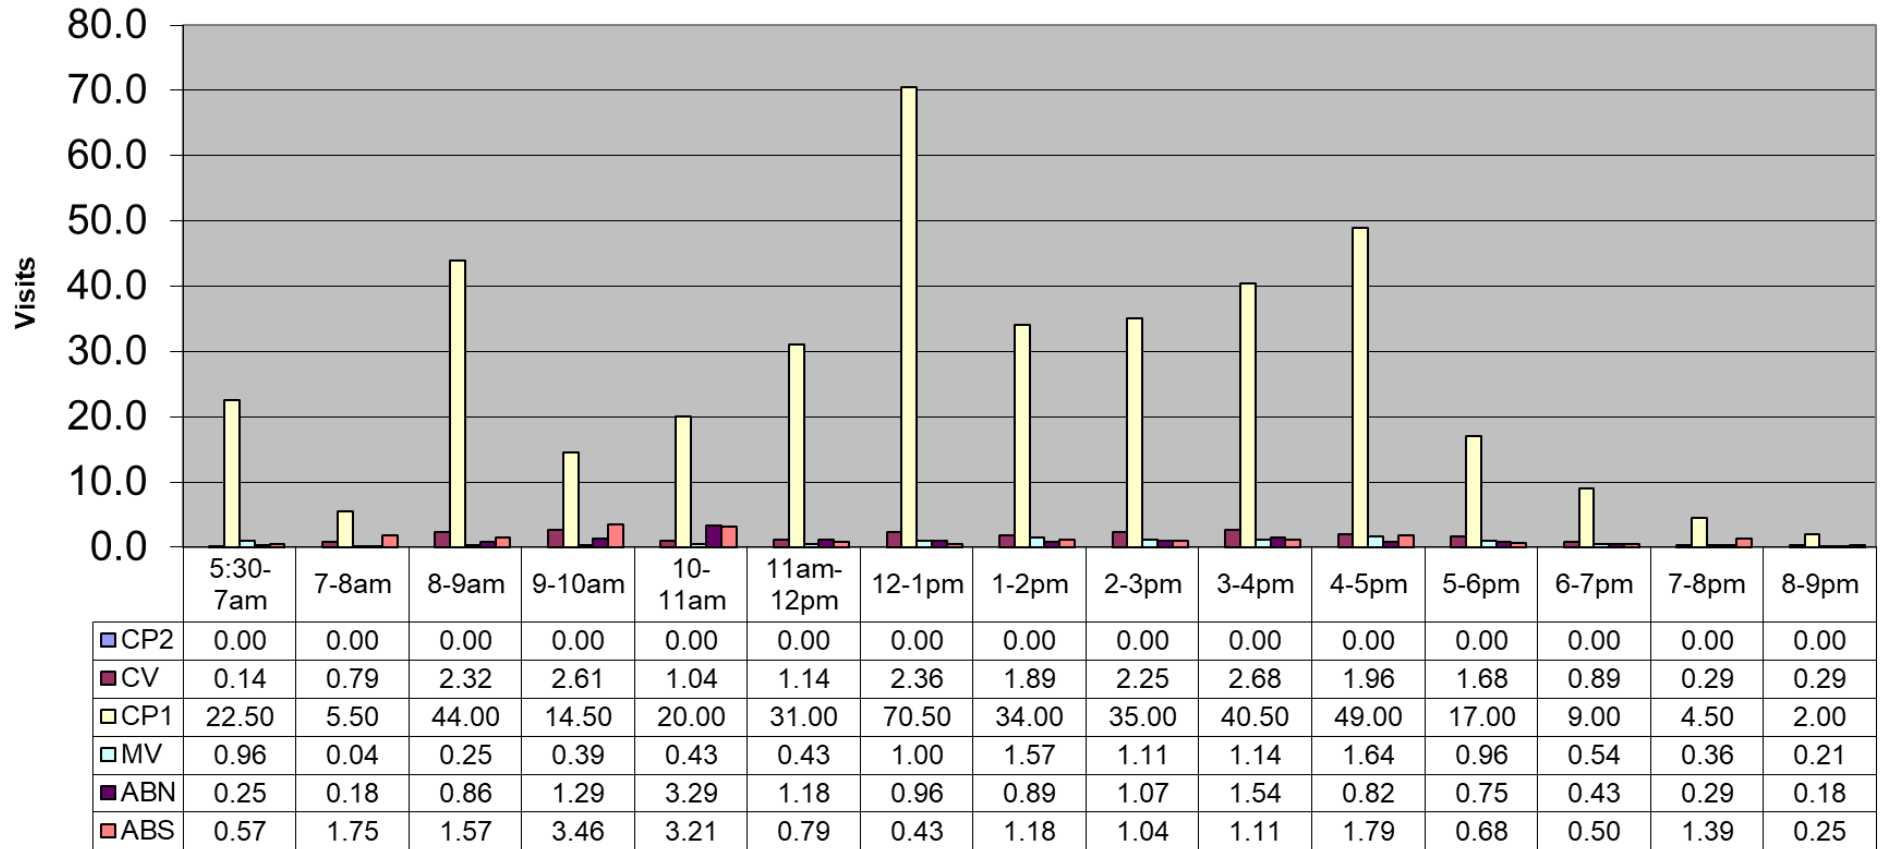

February 2019 - Pool Use by Hour - Major Centers

	LC	CH	DH	EC	CR	SRS	WEST
Total Visits	1688	1162	1055	771	2830	1179	728
Avg Daily	60	42	38	28	101	42	26
Avg Hourly	3.89	2.68	2.43	1.78	6.52	2.72	1.68

February 2019 - Satellite Centers - Pool Use by Hour

Visits By Hour

	ABN	ABS	CP1	CP2	CV	MV
Total Visits	391	552	798	0	625	309
Avg Visits Per Day	13.96	19.71	28.50	0.00	22.32	11.04
Avg Visits Per Hour	0.87	1.23	1.78	0.00	1.39	0.69