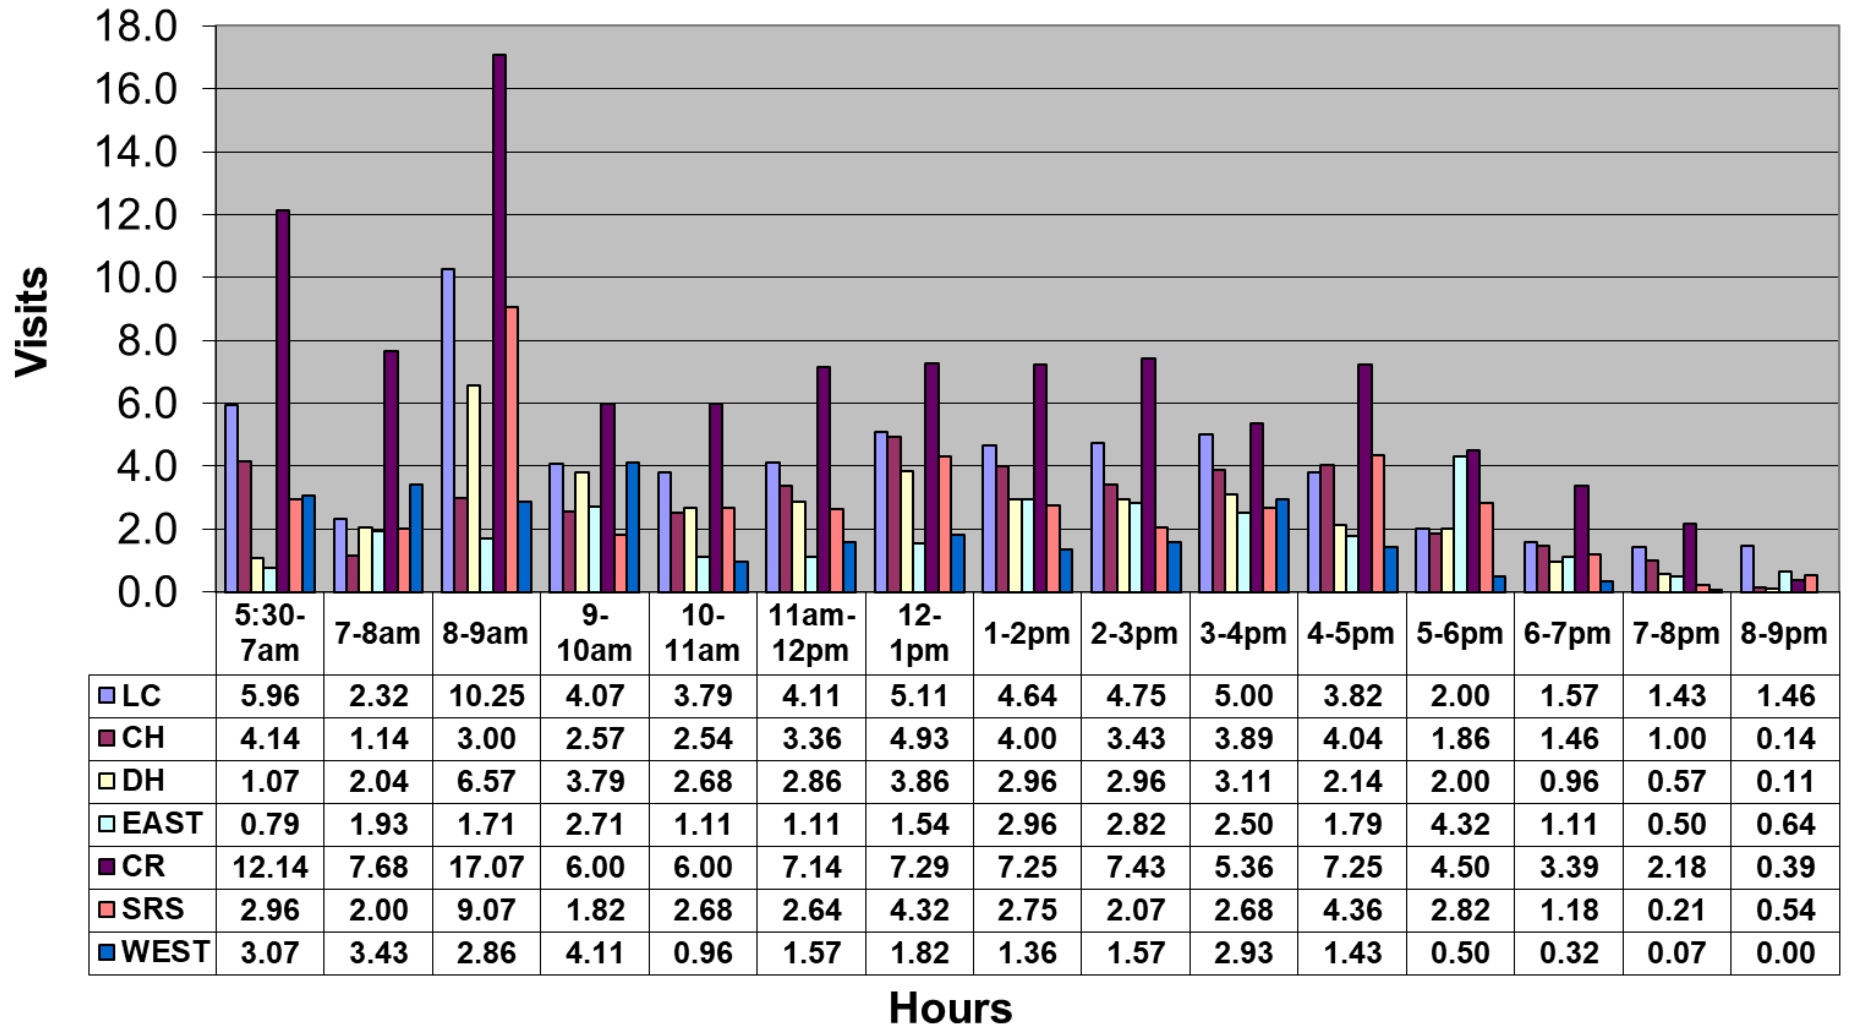

February 2019 - Pool Use by Hour - Major Centers

	LC	CH	DH	EC	CR	SRS	WEST
Total Visits	1688	1162	1055	771	2830	1179	728
Avg Daily	60	42	38	28	101	42	26
Avg Hourly	3.89	2.68	2.43	1.78	6.52	2.72	1.68

February 2019 - Satellite Centers - Pool Use by Hour

Visits By Hour

	ABN	ABS	CP1	CP2	CV	MV
Total Visits	391	552	798	0	625	309
Avg Visits Per Day	13.96	19.71	28.50	0.00	22.32	11.04
Avg Visits Per Hour	0.87	1.23	1.78	0.00	1.39	0.69